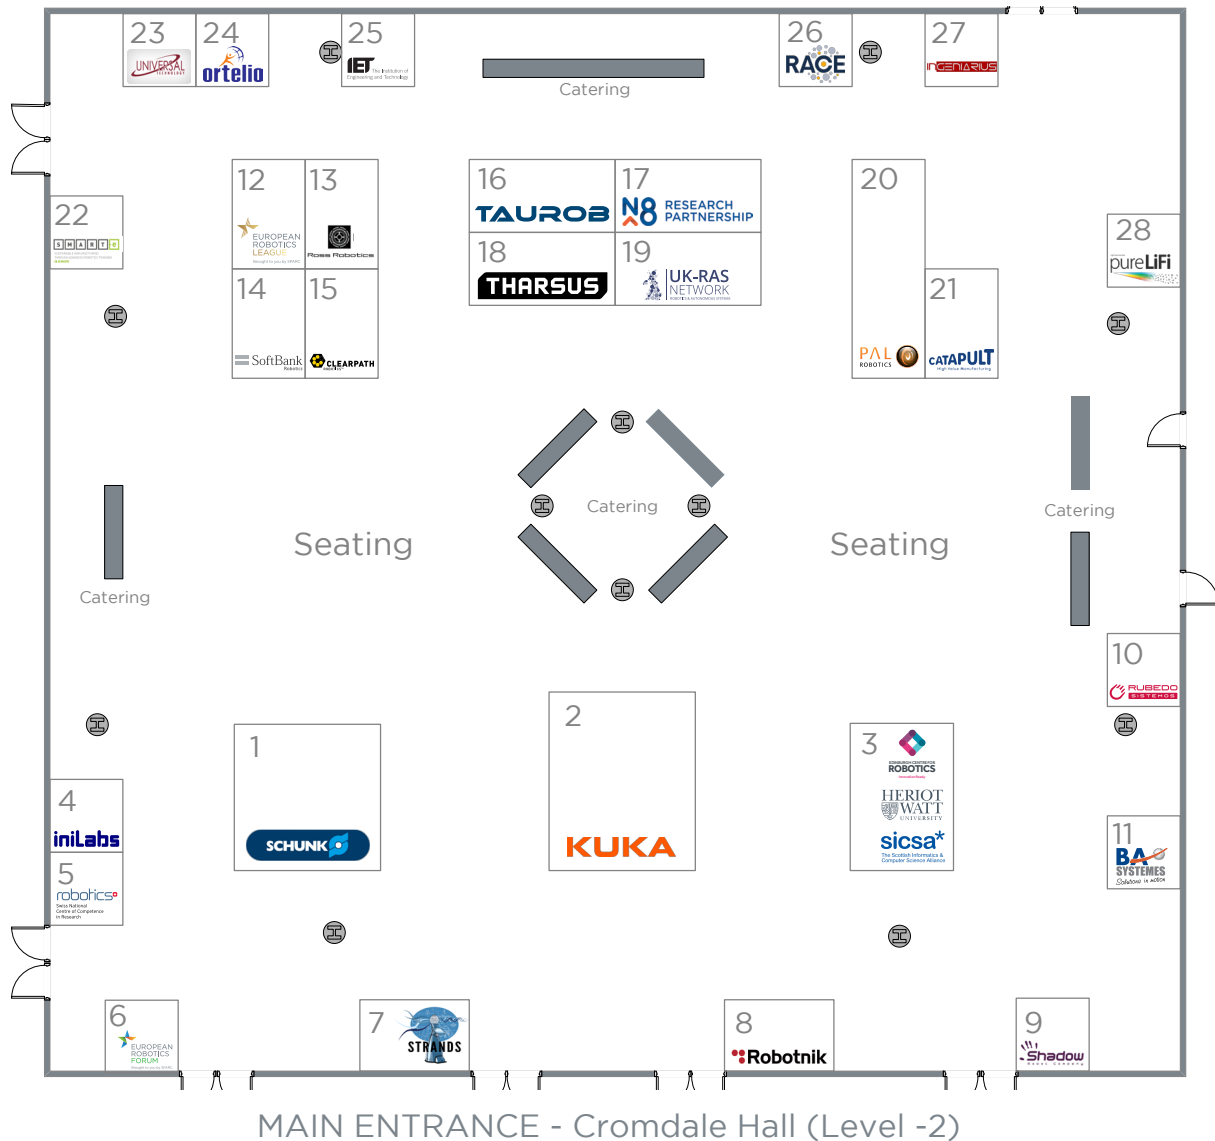

FLOOR PLAN - Exhibition layout

MAIN ENTRANCE - Cromdale Hall (Level -2)

01	SCHUNK	15	Clearpath Robotics
02	KUKA AG	16	taurob GmbH
03	Edinburgh Centre for Robotics, Heriot Watt University, SICSA Cyber Physical Systems	17	N8 Research Partnership
04	iniLabs GmbH	18	Tharsus Group
05	NCCR Robotics	19	EPSRC UK-RAS Network
06	European Robotics Forum 2018	20	PAL Robotics
07	The STRANDS Project	21	High Value Manufacturing Catapult
08	Robotnik Automation	22	SMART-E Marie Curie ITN
09	Shadow Robot Company Ltd	23	UT.com
10	Rubedo Sistemas	24	Ortelio
11	BA Systèmes	25	The Institution of Engineering and Technology
12	European Robotics League (ERL)	26	UKAEA RACE
13	Ross Robotics Limited	27	INGENIARIUS
14	Softbank Robotics	28	Pure Li-Fi

This floorplan reflects the status of 16th March 2017.